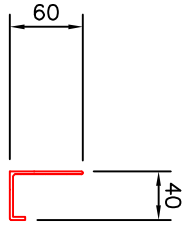

NH – NVELOPE STANDARD HORIZONTAL BRACKETS – HORIZONTAL

BRACKETS	Adjustment range for each bracket * (mm)	
Nvelope 120	from 122	to 162
Nvelope 150	from 152	to 192
Nvelope 180	from 182	to 222
Nvelope 210	from 212	to 252
Nvelope 240	from 242	to 282
Nvelope 270	from 272	to 312
Nvelope 300	from 302	to 342

* includes isolator - if isolator not required reduce dims by 5mm

THERMAL ISOLATORS (TO REDUCE COLD BRIDGING)
ARE FITTED TO ALL OF OUR BRACKETS

NVELOPE COMPONENTS ARE NORMALLY EXSTOCK
FOR ORDERS PHONE SALES ON 01707 333 396 OR E-MAIL orders@nvelope.com

60mm x 40mm x 2.5mm Horizontal L
IN 3000mm - 6000mm

40mm OMEGA AND "Z"
IN 3000mm - 6000mm LENGTHS

25mm OMEGA AND "Z"
IN 3000mm - 6000mm LENGTHS