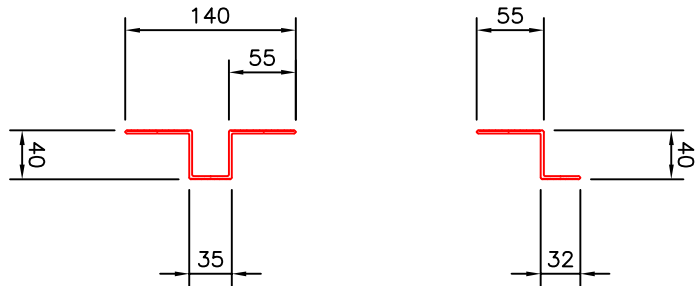

NH – NVELOPE STANDARD HORIZONTAL BRACKETS – HORIZONTAL

BRACKETS	Adjustment range for each bracket * (mm)	
Nvelope 120	from 122	to 162
Nvelope 150	from 152	to 192
Nvelope 180	from 182	to 222
Nvelope 210	from 212	to 252
Nvelope 240	from 242	to 282
Nvelope 270	from 272	to 312
Nvelope 300	from 302	to 342

* includes isolator - if isolator not required reduce dims by 5mm

THERMAL ISOLATORS (TO REDUCE COLD BRIDGING)
ARE FITTED TO ALL OF OUR BRACKETS

NVELOPE COMPONENTS ARE NORMALLY EXSTOCK
FOR ORDERS PHONE SALES ON 01707 333 396 OR E-MAIL orders@nvelope.com

60mm x 40mm x 2.5mm Horizontal L
IN 3000mm - 6000mm

40mm OMEGA AND "Z"
IN 3000mm - 6000mm LENGTHS

25mm OMEGA AND "Z"
IN 3000mm - 6000mm LENGTHS