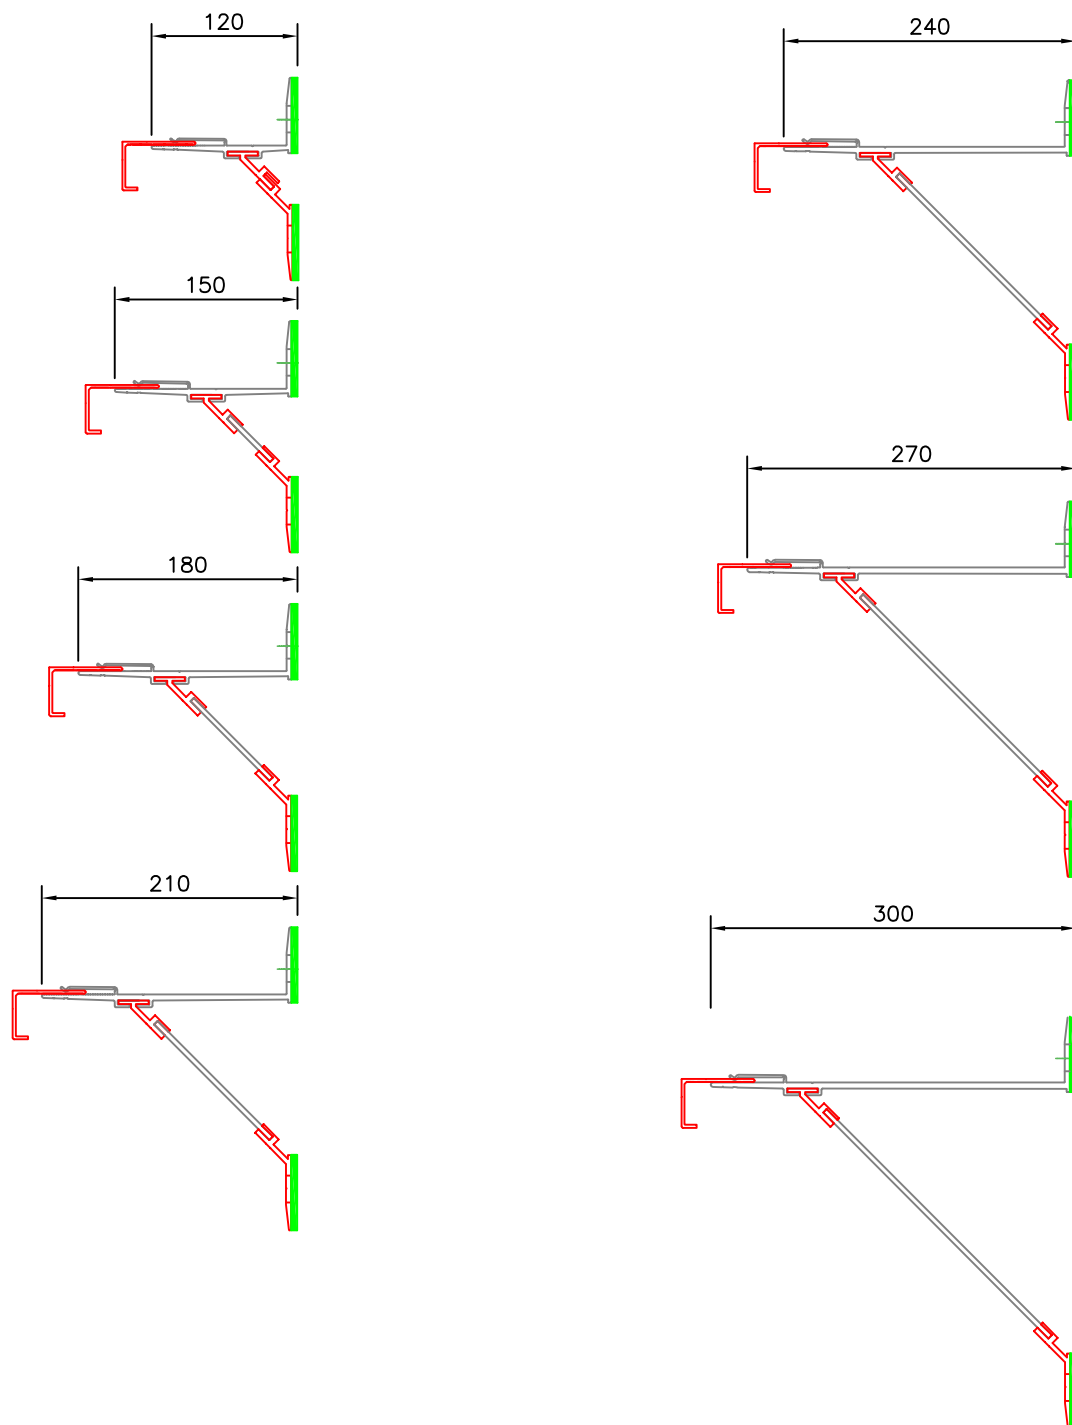

NH – NVELOPE STANDARD HORIZONTAL BRACKETS – HORIZONTAL

BRACKETS	Adjustment range for each bracket * (mm)	
Nvelope 120	from 122	to 162
Nvelope 150	from 152	to 192
Nvelope 180	from 182	to 222
Nvelope 210	from 212	to 252
Nvelope 240	from 242	to 282
Nvelope 270	from 272	to 312
Nvelope 300	from 302	to 342

* includes isolator - if isolator not required reduce dims by 5mm

THERMAL ISOLATORS (TO REDUCE COLD BRIDGING)
ARE FITTED TO ALL OF OUR BRACKETS

NVELOPE COMPONENTS ARE NORMALLY EXSTOCK
FOR ORDERS PHONE SALES ON 01707 333 396 OR E-MAIL orders@nvelope.com

60mm x 40mm x 2.5mm Horizontal L
IN 3000mm - 6000mm

40mm OMEGA AND "Z"
IN 3000mm - 6000mm LENGTHS

25mm OMEGA AND "Z"
IN 3000mm - 6000mm LENGTHS