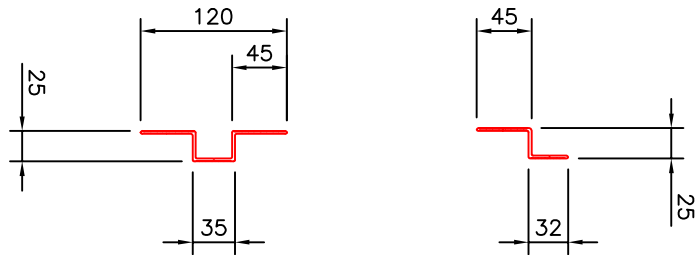

NH – NVELOPE STANDARD HORIZONTAL BRACKETS – HORIZONTAL

BRACKETS	Adjustment range for each bracket * (mm)	
Nvelope 120	from 122	to 162
Nvelope 150	from 152	to 192
Nvelope 180	from 182	to 222
Nvelope 210	from 212	to 252
Nvelope 240	from 242	to 282
Nvelope 270	from 272	to 312
Nvelope 300	from 302	to 342

* includes isolator - if isolator not required reduce dims by 5mm

THERMAL ISOLATORS (TO REDUCE COLD BRIDGING)
ARE FITTED TO ALL OF OUR BRACKETS

NVELOPE COMPONENTS ARE NORMALLY EXSTOCK
FOR ORDERS PHONE SALES ON 01707 333 396 OR E-MAIL orders@nvelope.com

60mm x 40mm x 2.5mm Horizontal L
IN 3000mm - 6000mm

40mm OMEGA AND "Z"
IN 3000mm - 6000mm LENGTHS

25mm OMEGA AND "Z"
IN 3000mm - 6000mm LENGTHS