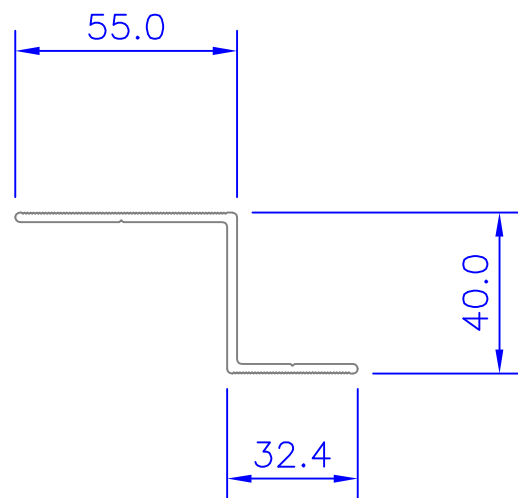

## NVELOPE OMEGA AND ZED PROFILES

MATERIAL 6063 T6 ALUMINIUM  
AVAILABLE IN 3000mm & 6000mm LENGTHS

Tele - +44 (0)1707 333 396  
Fax - +44 (0)1707 333 343  
e-mail :- [info@nvelope.com](mailto:info@nvelope.com)