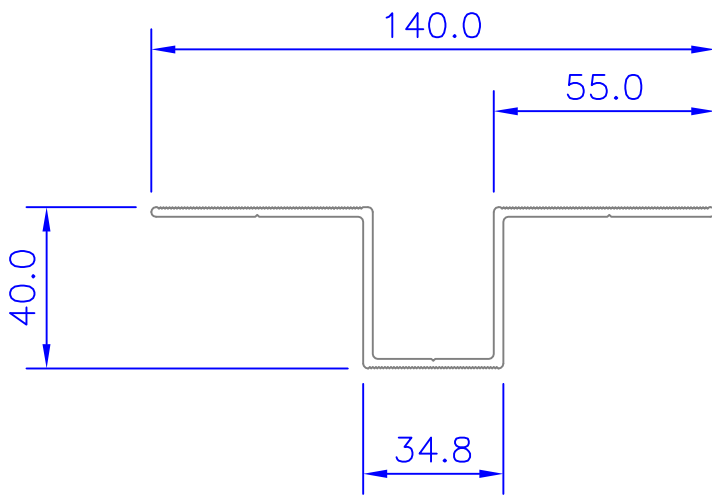

## NVELOPE OMEGA AND ZED PROFILES

MATERIAL 6063 T6 ALUMINIUM  
AVAILABLE IN 3000mm & 6000mm LENGTHS

Tele - +44 (0)1707 333 396  
Fax - +44 (0)1707 333 343  
e-mail :- [info@nvelope.com](mailto:info@nvelope.com)