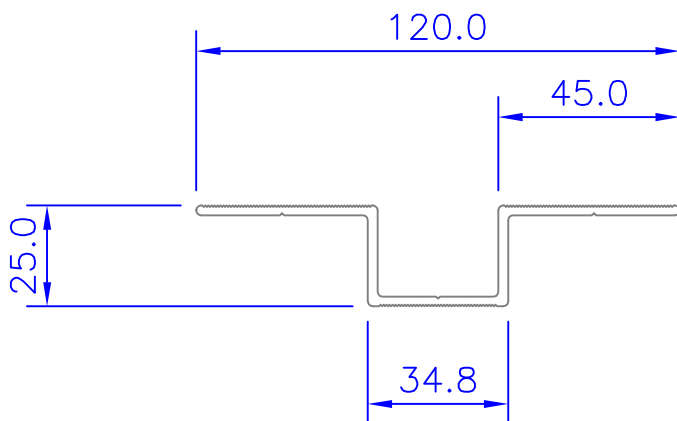

## NVELOPE OMEGA AND ZED PROFILES

MATERIAL 6063 T6 ALUMINIUM  
AVAILABLE IN 3000mm & 6000mm LENGTHS

Tele - +44 (0)1707 333 396  
Fax - +44 (0)1707 333 343  
e-mail :- [info@nvelope.com](mailto:info@nvelope.com)