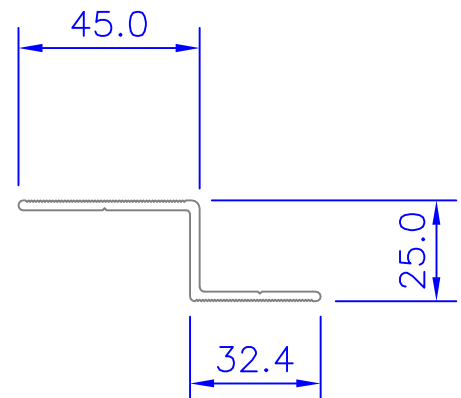

## NVELOPE OMEGA AND ZED PROFILES

MATERIAL 6063 T6 ALUMINIUM  
AVAILABLE IN 3000mm & 6000mm LENGTHS

Tele - +44 (0)1707 333 396  
Fax - +44 (0)1707 333 343  
e-mail :- [info@nvelope.com](mailto:info@nvelope.com)